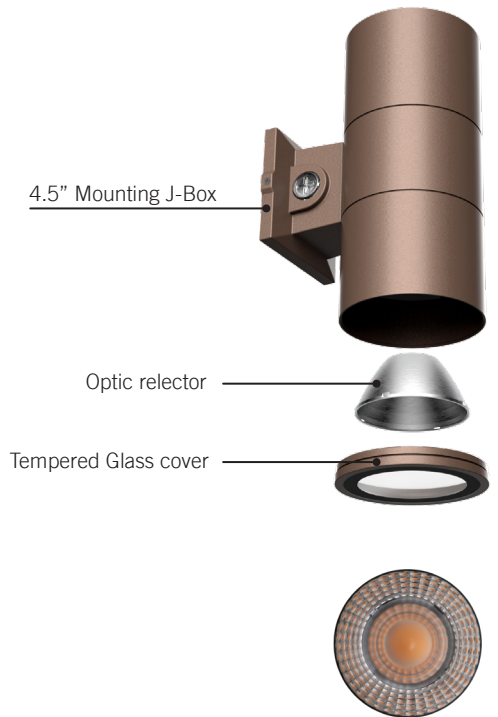

| | |
|----------|------|
| Project: | Date |
| Type: | |
| Model: | |

DESCRIPTION

Introducing our Cylinder Outdoor LED Wall Light, a sleek and durable fixture for both homes and businesses. Crafted with a cast aluminum square backplate, it can withstand various outdoor conditions thanks to its UV protectant finish. This dimmable light source offers total flexibility, featuring selectable wattage, color temperature, and the option to enable or disable the photocell. Plus, it comes with a built-in switch for full, up-only, or down-only lighting options. Elevate your exterior spaces with this stylish and highly versatile lighting solution.

LCW Cylinder Wall Light

Specifications & Measurements

PERFORMANCE

| Model | Wattage Selectable | Lumens (40°) | CCT Selectable |
|--------|--------------------|--------------|----------------|
| 3 inch | 10W | 965 | 3000K |
| | | 1,000 | 4000K |
| | | 1,050 | 5000K |
| | 8W | 785 | 3000K |
| | | 810 | 4000K |
| | | 840 | 5000K |
| | 6W | 605 | 3000K |
| | | 620 | 4000K |
| | | 600 | 5000K |

| Model | Wattage Selectable | Lumens (40°) | CCT Selectable |
|--------|--------------------|--------------|----------------|
| 4 inch | 20W | 1,840 | 3000K |
| | | 1,950 | 4000K |
| | | 2,050 | 5000K |
| | 16W | 1,500 | 3000K |
| | | 1,570 | 4000K |
| | | 1,650 | 5000K |
| | 12W | 1,160 | 3000K |
| | | 1,220 | 4000K |
| | | 1,290 | 5000K |

DIMENSIONS

PHOTOMETRIC

3"/10W/40K/40°

4"/20W/40K/40°

6"/35W/40K/40°

CCT Selectable COB LED

LCW Cylinder Wall Light

Square Fit Accessory / Color code