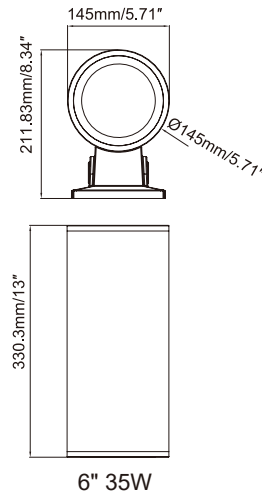

Enter configuration:

**Special order 6-8 weeks

Dimensions and values shown are nominal. LuminosoLED continually works to improve products and reserves the right to make changes which may alter the performance or appearance of products.

LCW Cylinder Wall Light

Specifications & Measurements

PERFORMANCE

| Model | Wattage Selectable | Lumens (40°) | CCT Selectable |
|--------|--------------------|--------------|----------------|
| 3 inch | 10W | 965 | 3000K |
| | | 1,000 | 4000K |
| | | 1,050 | 5000K |
| | 8W | 785 | 3000K |
| | | 810 | 4000K |
| | | 840 | 5000K |
| | 6W | 605 | 3000K |
| | | 620 | 4000K |
| | | 600 | 5000K |

| Model | Wattage Selectable | Lumens (40°) | CCT Selectable |
|--------|--------------------|--------------|----------------|
| 4 inch | 20W | 1,840 | 3000K |
| | | 1,950 | 4000K |
| | | 2,050 | 5000K |
| | 16W | 1,500 | 3000K |
| | | 1,570 | 4000K |
| | | 1,650 | 5000K |
| | 12W | 1,160 | 3000K |
| | | 1,220 | 4000K |
| | | 1,290 | 5000K |

DIMENSIONS

PHOTOMETRIC

3"/10W/40K/40°

4"/20W/40K/40°

6"/35W/40K/40°

CCT Selectable COB LED

LCW Cylinder Wall Light

Square Fit Accessory / Color code