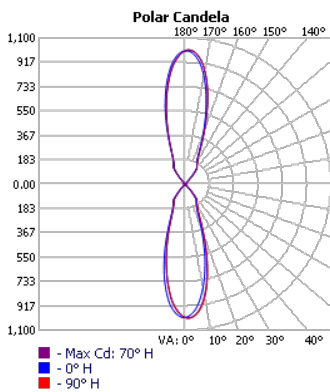

LCW Cylinder Wall Light

Specifications & Measurements

PERFORMANCE

| Model | Wattage Selectable | Lumens (40°) | CCT Selectable |
|--------|--------------------|--------------|----------------|
| 3 inch | 10W | 965 | 3000K |
| | | 1,000 | 4000K |
| | | 1,050 | 5000K |
| | 8W | 785 | 3000K |
| | | 810 | 4000K |
| | | 840 | 5000K |
| | 6W | 605 | 3000K |
| | | 620 | 4000K |
| | | 600 | 5000K |

| Model | Wattage Selectable | Lumens (40°) | CCT Selectable |
|--------|--------------------|--------------|----------------|
| 4 inch | 20W | 1,840 | 3000K |
| | | 1,950 | 4000K |
| | | 2,050 | 5000K |
| | 16W | 1,500 | 3000K |
| | | 1,570 | 4000K |
| | | 1,650 | 5000K |
| | 12W | 1,160 | 3000K |
| | | 1,220 | 4000K |
| | | 1,290 | 5000K |

| Model | Wattage Selectable | Lumens (40°) | CCT Selectable |
|--------|--------------------|--------------|----------------|
| 6 inch | 35W | 3,050 | 3000K |
| | | 3,100 | 4000K |
| | | 3,140 | 5000K |
| | 29W | 2,550 | 3000K |
| | | 2,710 | 4000K |
| | | 2,750 | 5000K |
| | 22W | 2,010 | 3000K |
| | | 2,150 | 4000K |
| | | 2,210 | 5000K |

DIMENSIONS

PHOTOMETRIC

3"/10W/40K/40°

4"/20W/40K/40°

6"/35W/40K/40°

CCT Selectable COB LED

LCW Cylinder Wall Light

Square Fit Accessory / Color code