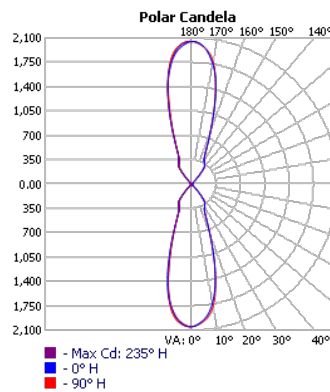

LCW Cylinder Wall Light

Specifications & Measurements

PERFORMANCE

| Model | Wattage Selectable | Lumens (40°) | CCT Selectable |
|--------|--------------------|--------------|----------------|
| 3 inch | 10W | 965 | 3000K |
| | | 1,000 | 4000K |
| | | 1,050 | 5000K |
| | 8W | 785 | 3000K |
| | | 810 | 4000K |
| | | 840 | 5000K |
| | 6W | 605 | 3000K |
| | | 620 | 4000K |
| | | 600 | 5000K |

| Model | Wattage Selectable | Lumens (40°) | CCT Selectable |
|--------|--------------------|--------------|----------------|
| 4 inch | 20W | 1,840 | 3000K |
| | | 1,950 | 4000K |
| | | 2,050 | 5000K |
| | 16W | 1,500 | 3000K |
| | | 1,570 | 4000K |
| | | 1,650 | 5000K |
| | 12W | 1,160 | 3000K |
| | | 1,220 | 4000K |
| | | 1,290 | 5000K |

| Model | Wattage Selectable | Lumens (40°) | CCT Selectable |
|--------|--------------------|--------------|----------------|
| 6 inch | 35W | 3,050 | 3000K |
| | | 3,100 | 4000K |
| | | 3,140 | 5000K |
| | 29W | 2,550 | 3000K |
| | | 2,710 | 4000K |
| | | 2,750 | 5000K |
| | 22W | 2,010 | 3000K |
| | | 2,150 | 4000K |
| | | 2,210 | 5000K |

DIMENSIONS

PHOTOMETRIC

3"/10W/40K/40°

4"/20W/40K/40°

6"/35W/40K/40°

CCT Selectable COB LED

LCW Cylinder Wall Light

Square Fit Accessory / Color code