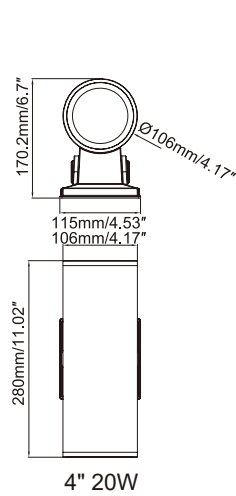

Enter configuration:

**Special order 6-8 weeks

Dimensions and values shown are nominal. LuminosoLED continually works to improve products and reserves the right to make changes which may alter the performance or appearance of products.

LCW Cylinder Wall Light

Specifications & Measurements

PERFORMANCE

| Model | Wattage Selectable | Lumens (40°) | CCT Selectable |
|--------|--------------------|--------------|----------------|
| 3 inch | 10W | 965 | 3000K |
| | | 1,000 | 4000K |
| | | 1,050 | 5000K |
| | 8W | 785 | 3000K |
| | | 810 | 4000K |
| | | 840 | 5000K |
| | 6W | 605 | 3000K |
| | | 620 | 4000K |
| | | 600 | 5000K |

| Model | Wattage Selectable | Lumens (40°) | CCT Selectable |
|--------|--------------------|--------------|----------------|
| 4 inch | 20W | 1,840 | 3000K |
| | | 1,950 | 4000K |
| | | 2,050 | 5000K |
| | 16W | 1,500 | 3000K |
| | | 1,570 | 4000K |
| | | 1,650 | 5000K |
| | 12W | 1,160 | 3000K |
| | | 1,220 | 4000K |
| | | 1,290 | 5000K |

DIMENSIONS

PHOTOMETRIC

3"/10W/40K/40°

4"/20W/40K/40°

6"/35W/40K/40°

CCT Selectable COB LED

LCW Cylinder Wall Light

Square Fit Accessory / Color code