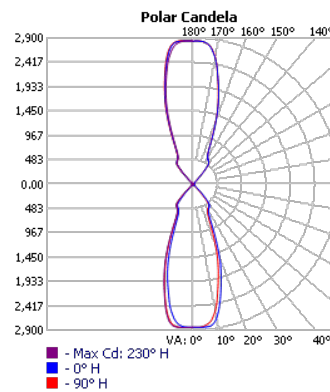

LCW Cylinder Wall Light

Specifications & Measurements

PERFORMANCE

| Model | Wattage Selectable | Lumens (40°) | CCT Selectable |
|--------|--------------------|--------------|----------------|
| 3 inch | 10W | 965 | 3000K |
| | | 1,000 | 4000K |
| | | 1,050 | 5000K |
| | 8W | 785 | 3000K |
| | | 810 | 4000K |
| | | 840 | 5000K |
| | 6W | 605 | 3000K |
| | | 620 | 4000K |
| | | 600 | 5000K |

| Model | Wattage Selectable | Lumens (40°) | CCT Selectable |
|--------|--------------------|--------------|----------------|
| 4 inch | 20W | 1,840 | 3000K |
| | | 1,950 | 4000K |
| | | 2,050 | 5000K |
| | 16W | 1,500 | 3000K |
| | | 1,570 | 4000K |
| | | 1,650 | 5000K |
| | 12W | 1,160 | 3000K |
| | | 1,220 | 4000K |
| | | 1,290 | 5000K |

| Model | Wattage Selectable | Lumens (40°) | CCT Selectable |
|--------|--------------------|--------------|----------------|
| 6 inch | 35W | 3,050 | 3000K |
| | | 3,100 | 4000K |
| | | 3,140 | 5000K |
| | 29W | 2,550 | 3000K |
| | | 2,710 | 4000K |
| | | 2,750 | 5000K |
| | 22W | 2,010 | 3000K |
| | | 2,150 | 4000K |
| | | 2,210 | 5000K |

DIMENSIONS

PHOTOMETRIC

3"/10W/40K/40°

4"/20W/40K/40°

6"/35W/40K/40°

CCT Selectable COB LED

LCW Cylinder Wall Light

Square Fit Accessory / Color code