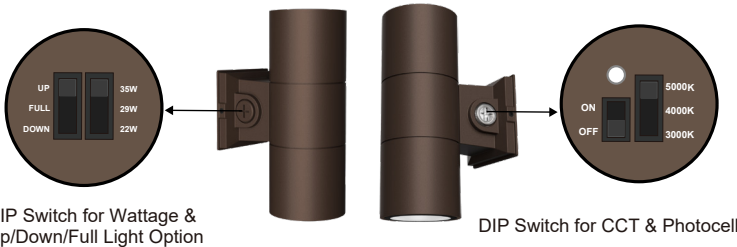

| | |
|----------|------|
| Project: | Date |
| Type: | |
| Model: | |

DESCRIPTION

Introducing our Cylinder Outdoor LED Wall Light, a sleek and durable fixture for both homes and businesses. Crafted with a cast aluminum square backplate, it can withstand various outdoor conditions thanks to its UV protectant finish. This dimmable light source offers total flexibility, featuring selectable wattage, color temperature, and the option to enable or disable the photocell. Plus, it comes with a built-in switch for full, up-only, or down-only lighting options. Elevate your exterior spaces with this stylish and highly versatile lighting solution.

FEATURES

- Optional 4 Optics: 15°, 25°, 40° and 60°.
- COB LED chip: standard 90 CRI for enhanced performance.
- 0-10V dimming, dims down to 10%.
- Available in 3", 4", and 6".
- Wattage & CCT Selectable allows for further customization based on your requirements.

ORDER INFORMATION

EXAMPLE: LCW4-WS-Y-CCTS-25-BK

| Series | Wattage Selectable | Voltage | CCT Selectable | Optics Options | Finish | Square Accessory |
|--|--------------------------------|----------------------|--|--|--|--------------------------|
| LCW3 3 inch Cylinder wall light | WS (10W / 8W / 6W) | Y 120-277V | CCTS Selectable Color Temperature (3000K / 4000K / 5000K) | 15D 15° 25D 25° 40D 40° 60D 60° | BK Black BZ Bronze WH ** White | SQA Square Fit |
| LCW4 4 inch Cylinder wall light | WS (20W / 16W / 12W) | | | | | |
| LCW6 6 inch Cylinder wall light | WS (35W / 29W / 22W) | | | | | |

Enter configuration:

**Special order 6-8 weeks

Dimensions and values shown are nominal. LuminosoLED continually works to improve products and reserves the right to make changes which may alter the performance or appearance of products.