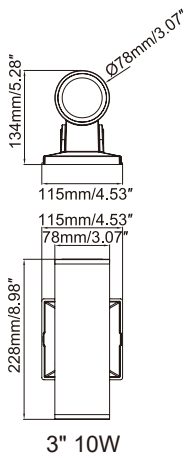

Enter configuration:

**Special order 6-8 weeks

Dimensions and values shown are nominal. LuminosoLED continually works to improve products and reserves the right to make changes which may alter the performance or appearance of products.

LCW Cylinder Wall Light

Specifications & Measurements

PERFORMANCE

| Model | Wattage Selectable | Lumens (40°) | CCT Selectable |
|--------|--------------------|--------------|----------------|
| 3 inch | 10W | 965 | 3000K |
| | | 1,000 | 4000K |
| | | 1,050 | 5000K |
| | 8W | 785 | 3000K |
| | | 810 | 4000K |
| | | 840 | 5000K |
| | 6W | 605 | 3000K |
| | | 620 | 4000K |
| | | 600 | 5000K |

| Model | Wattage Selectable | Lumens (40°) | CCT Selectable |
|--------|--------------------|--------------|----------------|
| 4 inch | 20W | 1,840 | 3000K |
| | | 1,950 | 4000K |
| | | 2,050 | 5000K |
| | 16W | 1,500 | 3000K |
| | | 1,570 | 4000K |
| | | 1,650 | 5000K |
| | 12W | 1,160 | 3000K |
| | | 1,220 | 4000K |
| | | 1,290 | 5000K |

DIMENSIONS

PHOTOMETRIC

3"/10W/40K/40°

4"/20W/40K/40°

6"/35W/40K/40°

CCT Selectable COB LED

LCW Cylinder Wall Light

Square Fit Accessory / Color code