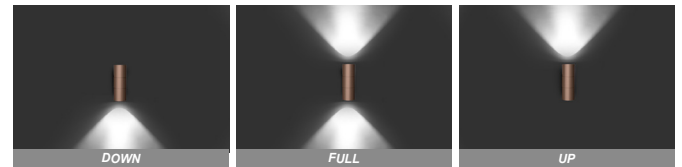

| | |
|----------|------|
| Project: | Date |
| Type: | |
| Model: | |

DESCRIPTION

Introducing our Cylinder Outdoor LED Wall Light, a sleek and durable fixture for both homes and businesses. Crafted with a cast aluminum square backplate, it can withstand various outdoor conditions thanks to its UV protectant finish. This dimmable light source offers total flexibility, featuring selectable wattage, color temperature, and the option to enable or disable the photocell. Plus, it comes with a built-in switch for full, up-only, or down-only lighting options. Elevate your exterior spaces with this stylish and highly versatile lighting solution.

FEATURES

- Optional 4 Optics: 15°, 25°, 40° and 60°.
- COB LED chip: standard 90 CRI for enhanced performance.
- 0-10V dimming, dims down to 10%.
- Available in 3", 4", and 6".
- Wattage & CCT Selectable allows for further customization based on your requirements.

ORDER INFORMATION

EXAMPLE: LCW4-WS-Y-CCTS-25-BK

| Series | Wattage Selectable | Voltage | CCT Selectable | Optics Options | Finish | Square Accessory |
|--|--------------------------------|----------------------|--|--|--|--------------------------|
| LCW3 3 inch Cylinder wall light | WS (10W / 8W / 6W) | Y 120-277V | CCTS Selectable Color Temperature (3000K / 4000K / 5000K) | 15D 15° 25D 25° 40D 40° 60D 60° | BK Black BZ Bronze WH ** White | SQA Square Fit |
| LCW4 4 inch Cylinder wall light | WS (20W / 16W / 12W) | | | | | |
| LCW6 6 inch Cylinder wall light | WS (35W / 29W / 22W) | | | | | |